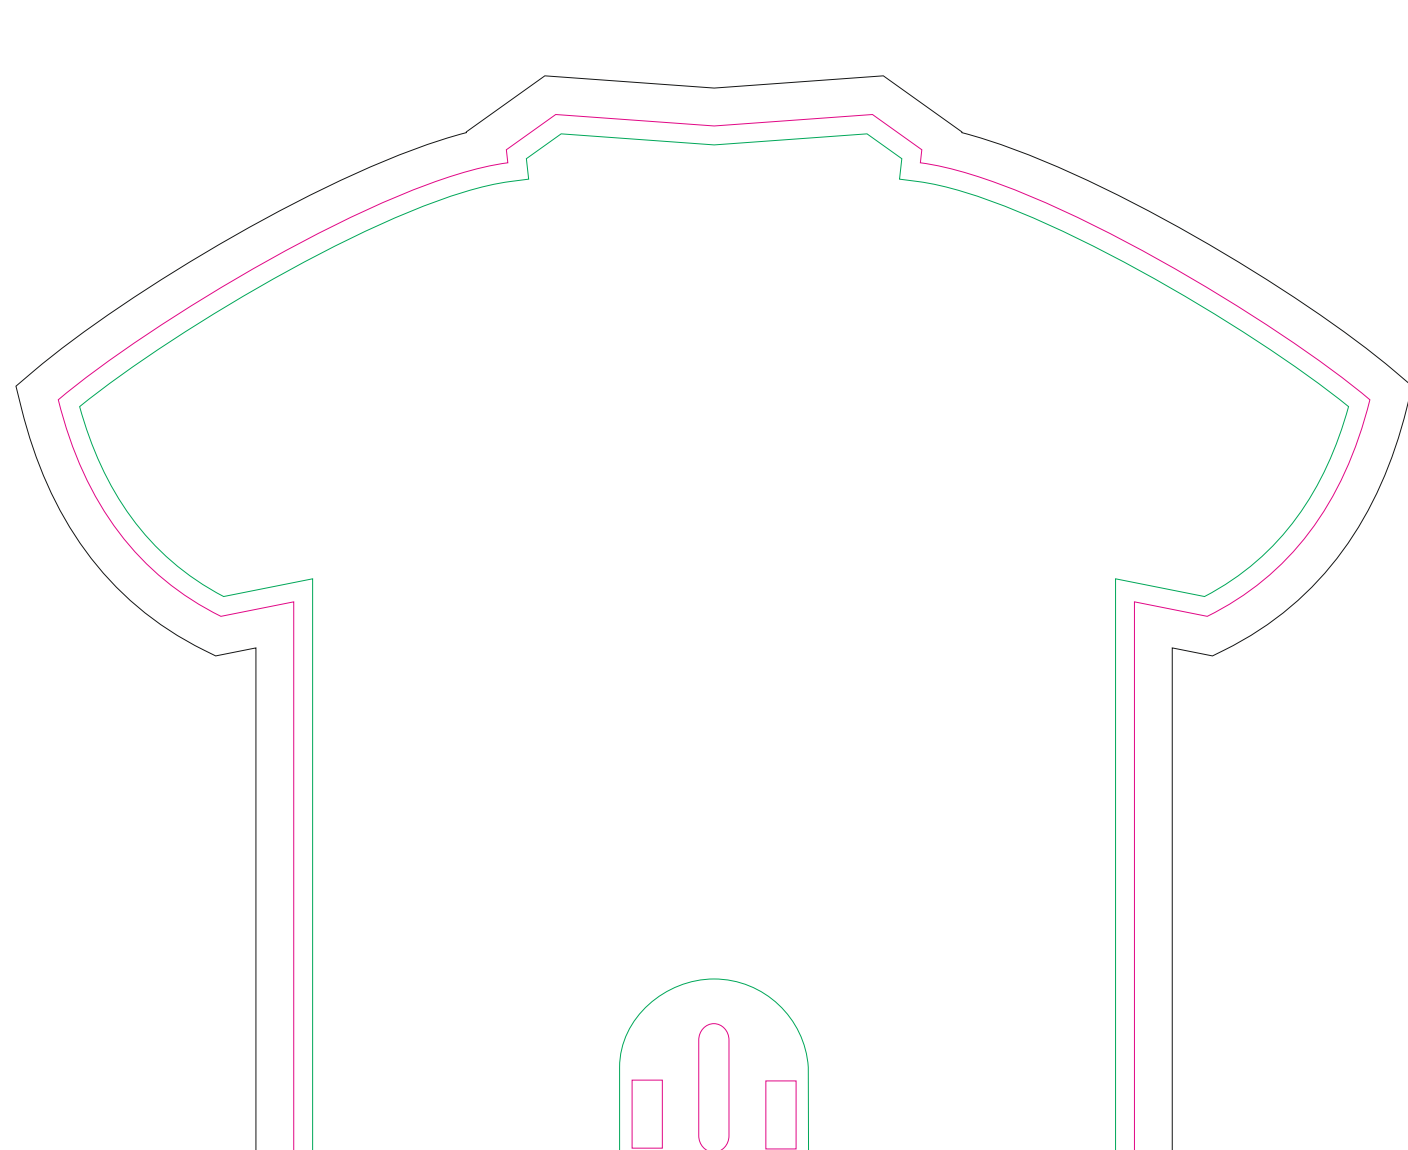

FRONT

BACK

resolution: min. 300 DPI
colours: CMYK
formats: TIFF, PDF, EPS, AI, CDR

- Margin
- Edge of product
- Bleed limit 5-5 mm (background must fill it)

The green line indicates the area all non-background object-texts, logos, etc.
The pink outline the maximum size of graphic visible on the product.
The black line indicates the size of the required graphics including bleed.