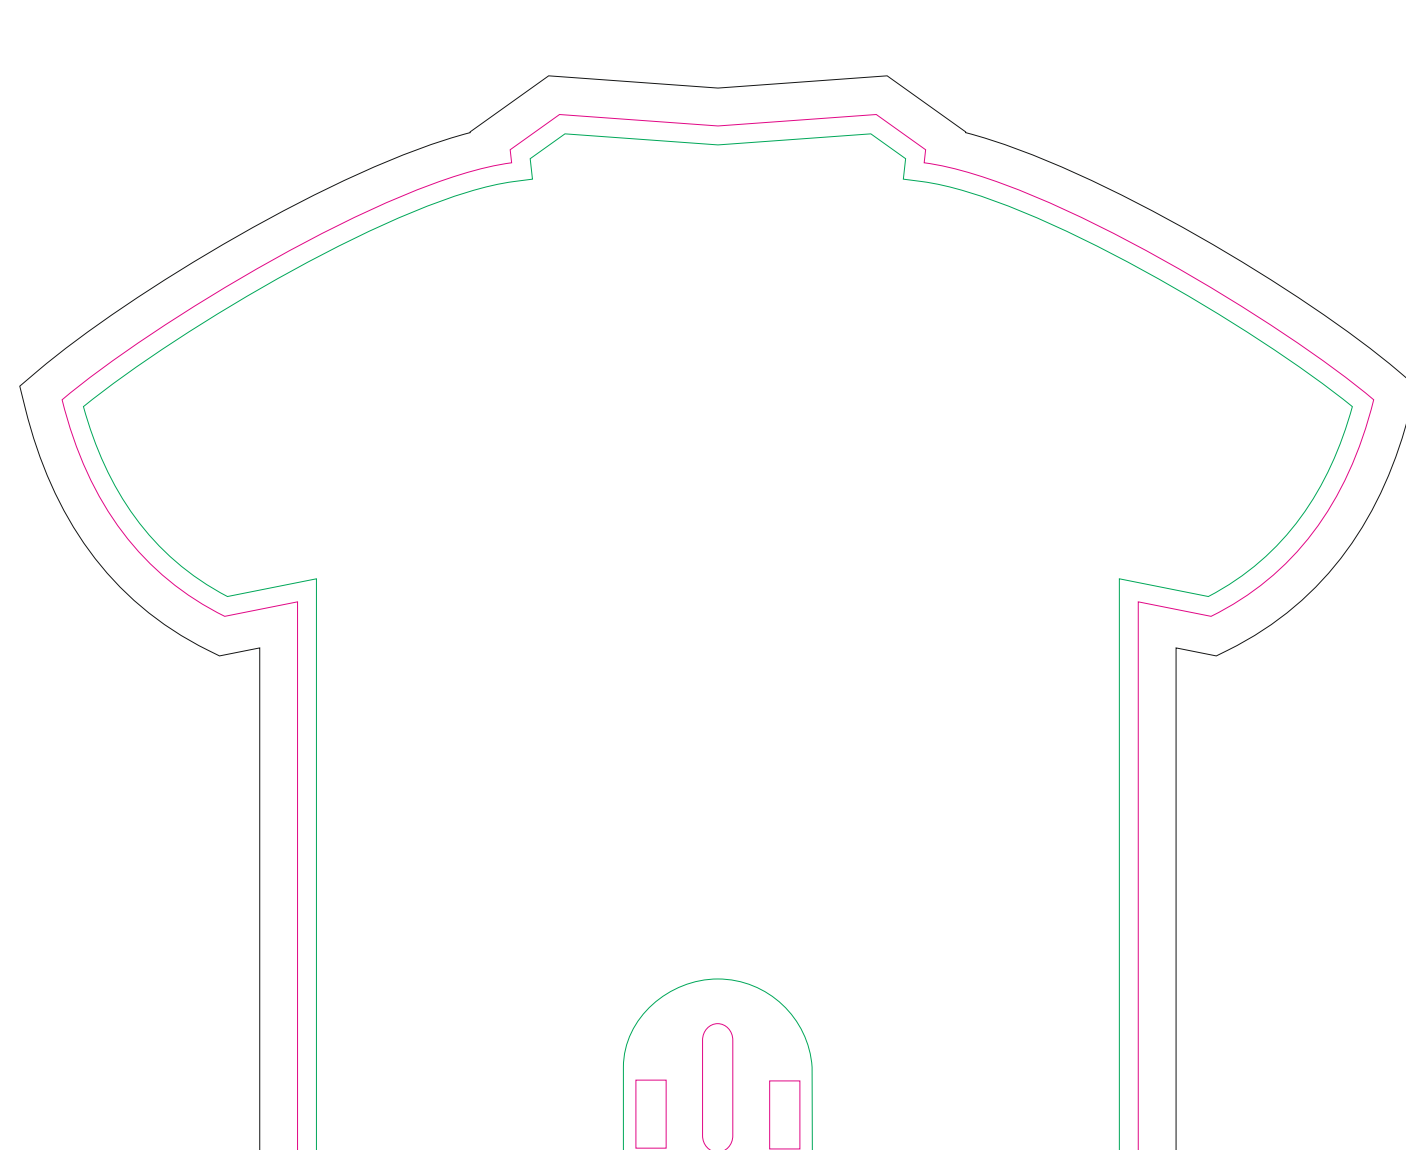

FRONT

BACK

resolution: min. 300 DPI
colours: CMYK
formats: TIFF, PDF, EPS, AI, CDR

- Margin
- Edge of product
- Bleed limit 5-5 mm (background must fill it)

The green line indicates the area all non-background object-texts, logos, etc.
The pink outline the maximum size of graphic visible on the product.
The black line indicates the size of the required graphics including bleed.